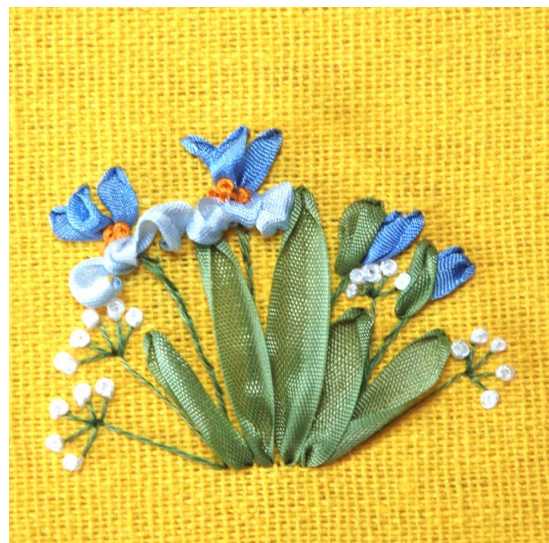

SPRING - IRIS

Background: Lemon Yellow Linen

Item # 022021-0305

Frame size: 4 x 4 inches

Framed image includes stand