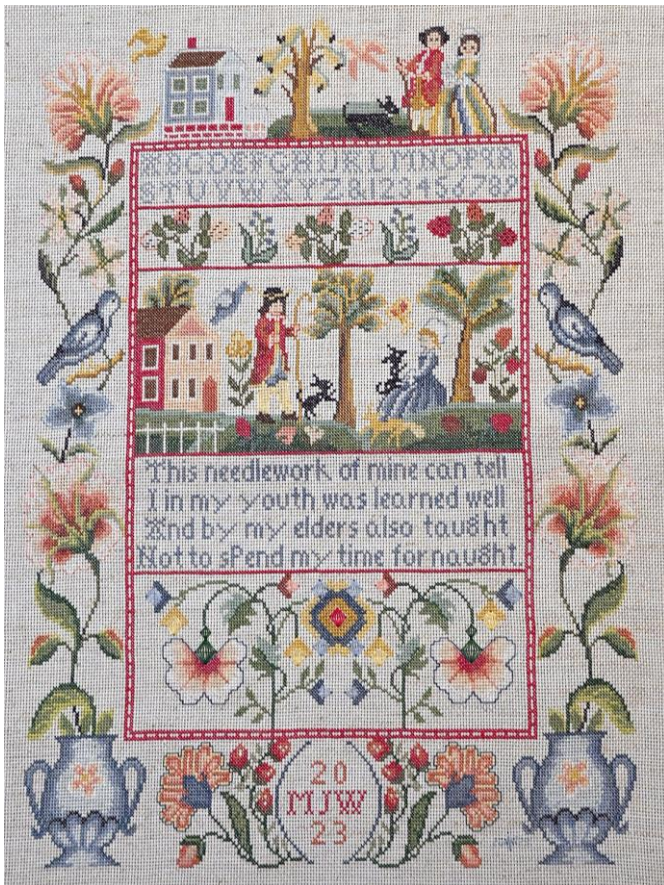

Needlework Sampler

Title: **SUMMER QUAKER SAMPLER**

Item # **NWS202306016**

Design/Pattern By: Lila Umstead

Frame Size: **Unframed**

Time to complete: 168 Hours

Price: \$5,500.00

Fair Market Value: (\$3,100 to \$7,300 as reference only)

Finished Size

Approx: 14"W x 12"H

Needlework Sampler

Title: **WISDOM SAMPLER**

Item # **NWS202306015**

Design/Pattern By: Elsa Williams

Frame Size: **Unframed**

Time to complete: 165 Hours

Price: **\$5,500.00**

Fair Market Value: (\$3,800 to \$7,500 as reference only)

Finished Size

Approx: 11"W x 15"H

Needlework Sampler

Title: **VINTAGE BIRDS**

Item # **NWS202306014**

Design/Pattern By: Jeanette Douglas 2017