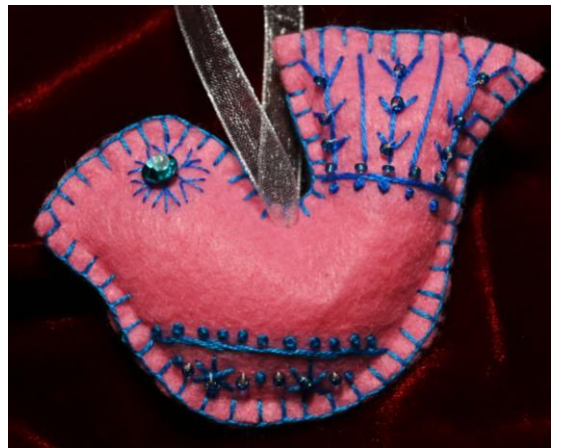

**NEEDLE FELTED SHEEP HANGING ORNAMENTS
SOLD INDIVIDUALLY**

Size: approx. 3"

Item # CSHO2023092839 ↓

Item # CSHO2023092840 ↓

Item # CSHO2023092841 ↓

Item # CSHO2023092842 ↓

**NEEDLE FELTED SHEEP HANGING ORNAMENTS
SOLD INDIVIDUALLY**

Size: approx. 3"

Item # CSHO2023092835 ↓

Item # CSHO2023092836 ↓

Item # CSHO2023092837 ↓

Item # CSHO2023092838 ↓

FELT EMBROIDERED ORNAMENTS
SOLD INDIVIDUALLY
Sizes are Approximate

Item# 2022030644 ↓
Colour: Grey
Height: 3" Width: 3.5"

Item# 2022030654 ↓
Colour: Blue
Height: 3" Width: 3.5"

Item# 2022030648 ↓
Colour: Light Grey Blue
Height: 3" Width: 3.5"

Item# 2022030649 ↓
Colour: Pink
Height: 3" Width: 3.5"

FELT EMBROIDERED ORNAMENTS

SOLD INDIVIDUALLY