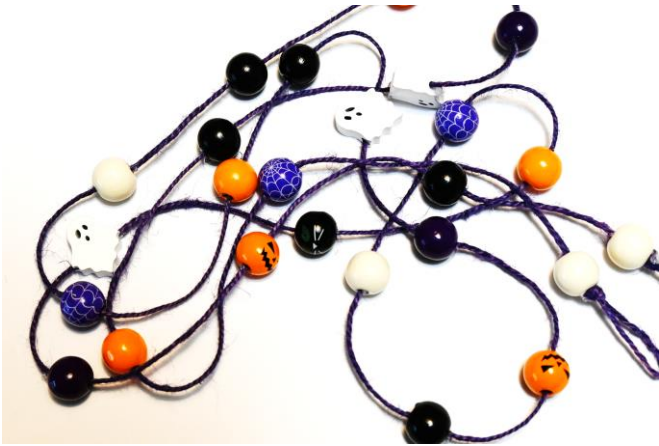

Item # AG2023092848 ↓ (2)

Item # AG2023096283 ↓ (2)

HALLOWEEN BEADED GARLAND - HOME DECOR SOLD INDIVIDUALLY

Size Approximately: 6 Feet Long

Item # HAG2023092845 ↓ (2)

Item # HAG2023092844 ↓ (6)

FUZZY PUMPKIN GARLAND - HOME DECOR SOLD INDIVIDUALLY