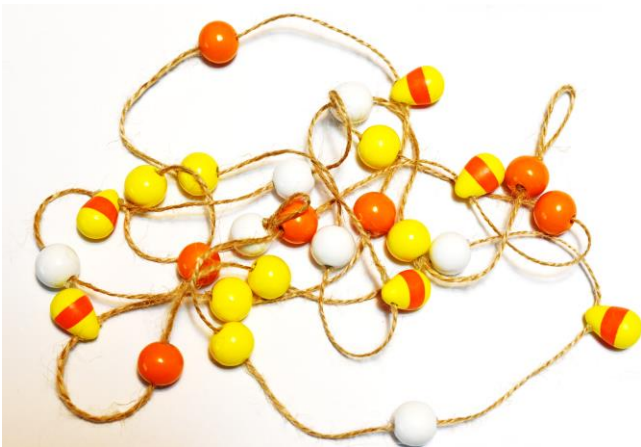

Size Approximately : 2.5" x 2.5"

Item# WPC2023092732 ↓
(Cream - 2 Available)

Item# WPC2023092734 ↓
(Cream with leaves attached to stem : 3 Available)

AUTUMN BEADED GARLAND - HOME DECOR
SOLD INDIVIDUALLY

Size Approximately: 6 Feet Long

Item # AG2023092848 ↓ (2)

Item # AG2023096283 ↓ (2)

HALLOWEEN BEADED GARLAND - HOME DECOR SOLD INDIVIDUALLY

Size Approximately: 6 Feet Long

Item # HAG2023092845 ↓ (2)

Item # HAG2023092844 ↓ (6)

FUZZY PUMPKIN GARLAND - HOME DECOR SOLD INDIVIDUALLY