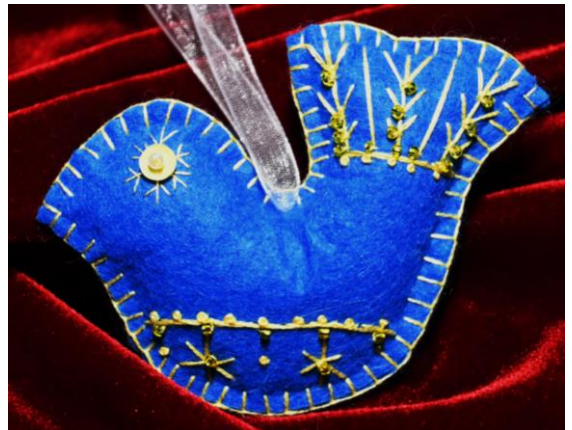

**NEEDLE FELTED SHEEP HANGING ORNAMENTS
SOLD INDIVIDUALLY**

Size: approx. 3"

Item # CSHO2023092839 ↓

Item # CSHO2023092840 ↓

Item # CSHO2023092841 ↓

Item # CSHO2023092842 ↓

**NEEDLE FELTED SHEEP HANGING ORNAMENTS
SOLD INDIVIDUALLY**

Size: approx. 3"

Item # CSHO2023092835 ↓

Item # CSHO2023092836 ↓

Item # CSHO2023092837 ↓

Item # CSHO2023092838 ↓

FELT EMBROIDERED ORNAMENTS
SOLD INDIVIDUALLY
Sizes are Approximate

Item# 2022030644 ↓
Colour: Grey
Height: 3" Width: 3.5"

Item# 2022030654 ↓
Colour: Blue
Height: 3" Width: 3.5"

Item# 2022030648 ↓
Colour: Light Grey Blue
Height: 3" Width: 3.5"

Item# 2022030649 ↓
Colour: Pink
Height: 3" Width: 3.5"

FELT EMBROIDERED ORNAMENTS

SOLD INDIVIDUALLY